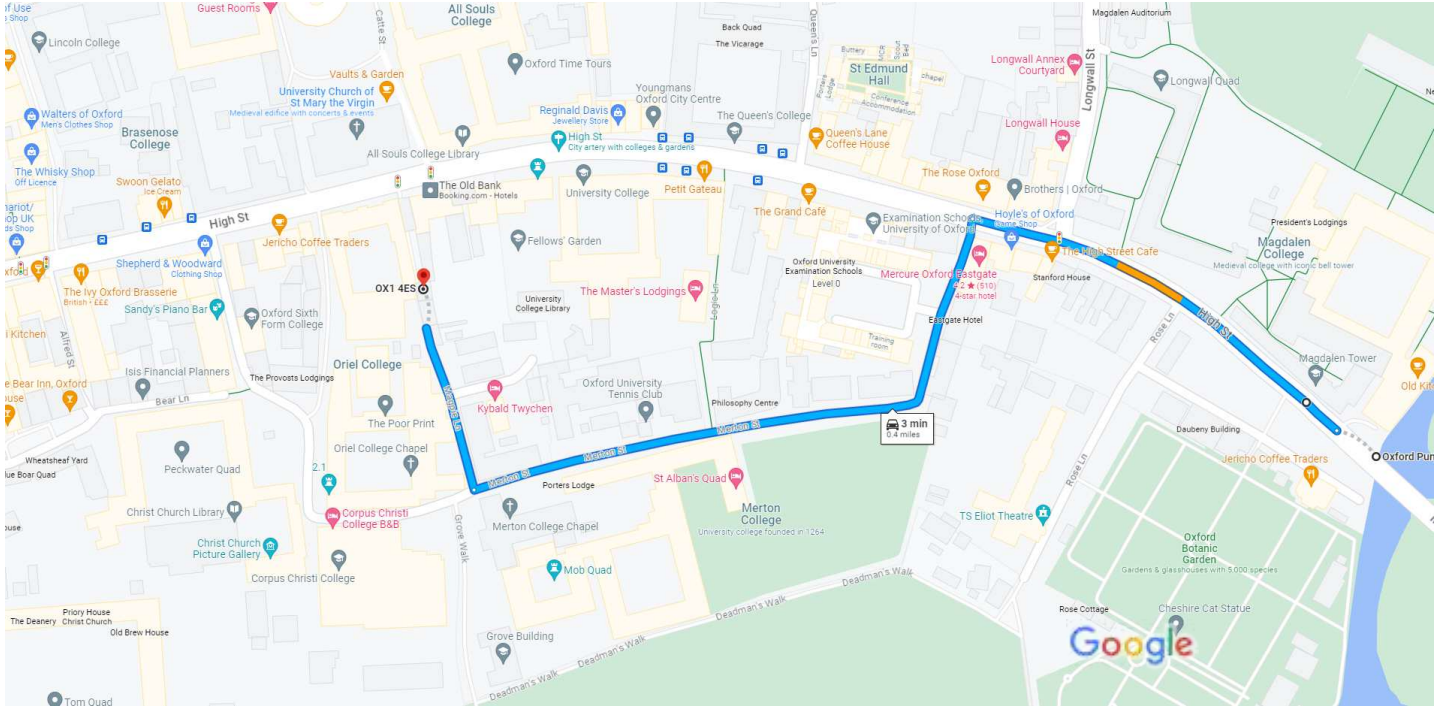

Oxford Punting, Magdalen Bridge Boathouse, High St, Oxford OX1 4AU to OX1 4ES, Magpie Ln, Oxford

Drive 0.4 mile, 3 min

Map data ©2023 Google 20 m

Oxford Punting

Magdalen Bridge Boathouse, High St, Oxford OX1 4AU

- ↑ 1. Head north-west on High St/A420 towards Rose Ln
_____ 0.1 mi
- ← 2. Turn left onto Merton St
_____ 0.2 mi
- 3. Turn right onto Magpie Ln
_____ 272 ft

OX1 4ES

Magpie Ln, Oxford