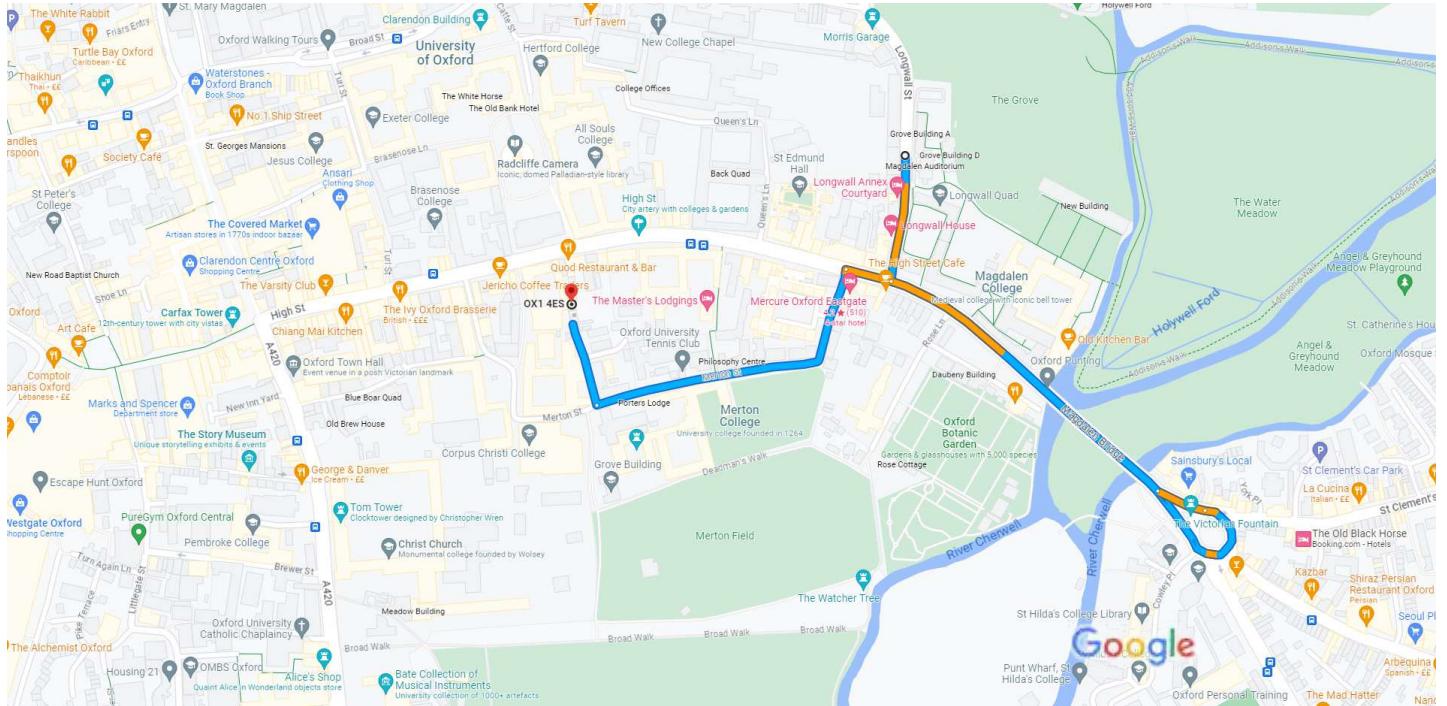

Longwall St, Oxford to OX1 4ES, Magpie Ln, Oxford

Drive 0.9 mile, 5 min

Map data ©2023 Google 50 m

## Longwall St Oxford

- ↑ 1. Head south on Longwall St towards High St/A420  
410 ft
- ← 2. Turn left onto High St/A420  
 ⓘ Continue to follow A420  
0.2 mi
- ↑ 3. Continue onto The Plain  
167 ft
- ↻ 4. At the roundabout, take the 5th exit onto The Plain/A420  
 ⓘ Continue to follow A420  
0.3 mi
- ← 5. Turn left onto Merton St  
0.2 mi
- ↪ 6. Turn right onto Magpie Ln  
272 ft

## OX1 4ES Magpie Ln, Oxford