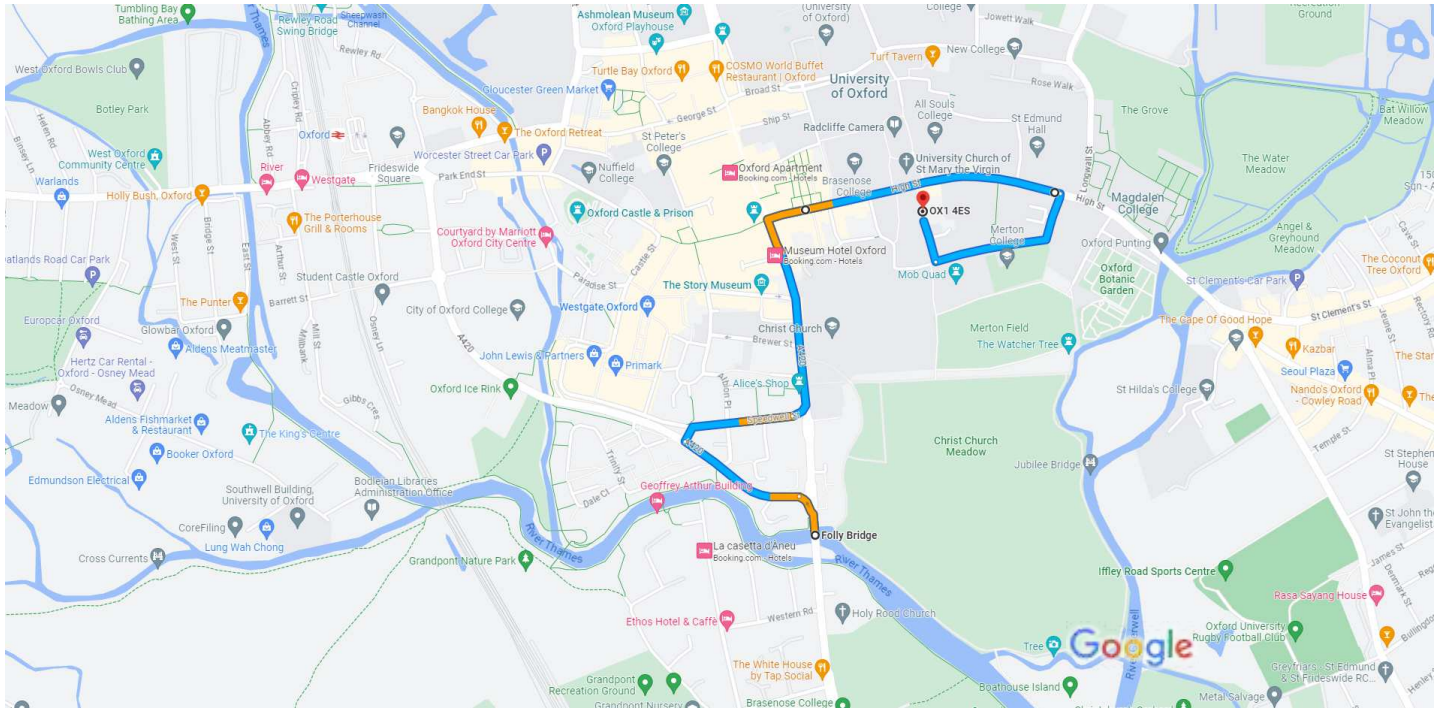

Folly Bridge, Abingdon Rd, Oxford OX1 4LB to OX1 4ES, Magpie Ln, Oxford

Drive 1.2 miles, 6–12 min

Map data ©2023 Google 100 m

Folly Bridge

Abingdon Rd, Oxford OX1 4LB

- ↑ 1. Head north on Abingdon Rd/A4144 towards Thames St/A420

285 ft
- ↶ 2. Slight left onto Thames St/A420

0.2 mi
- ↷ 3. Turn right onto Speedwell St

0.1 mi
- ↶ 4. Turn left onto St Aldate's/A420
📍 Continue to follow A420
⚠️ Parts of this road are closed 7:30 AM – 6:30 PM

0.6 mi
- ↷ 5. Turn right onto Merton St

0.2 mi
- ↷ 6. Turn right onto Magpie Ln

272 ft

OX1 4ES

Magpie Ln, Oxford