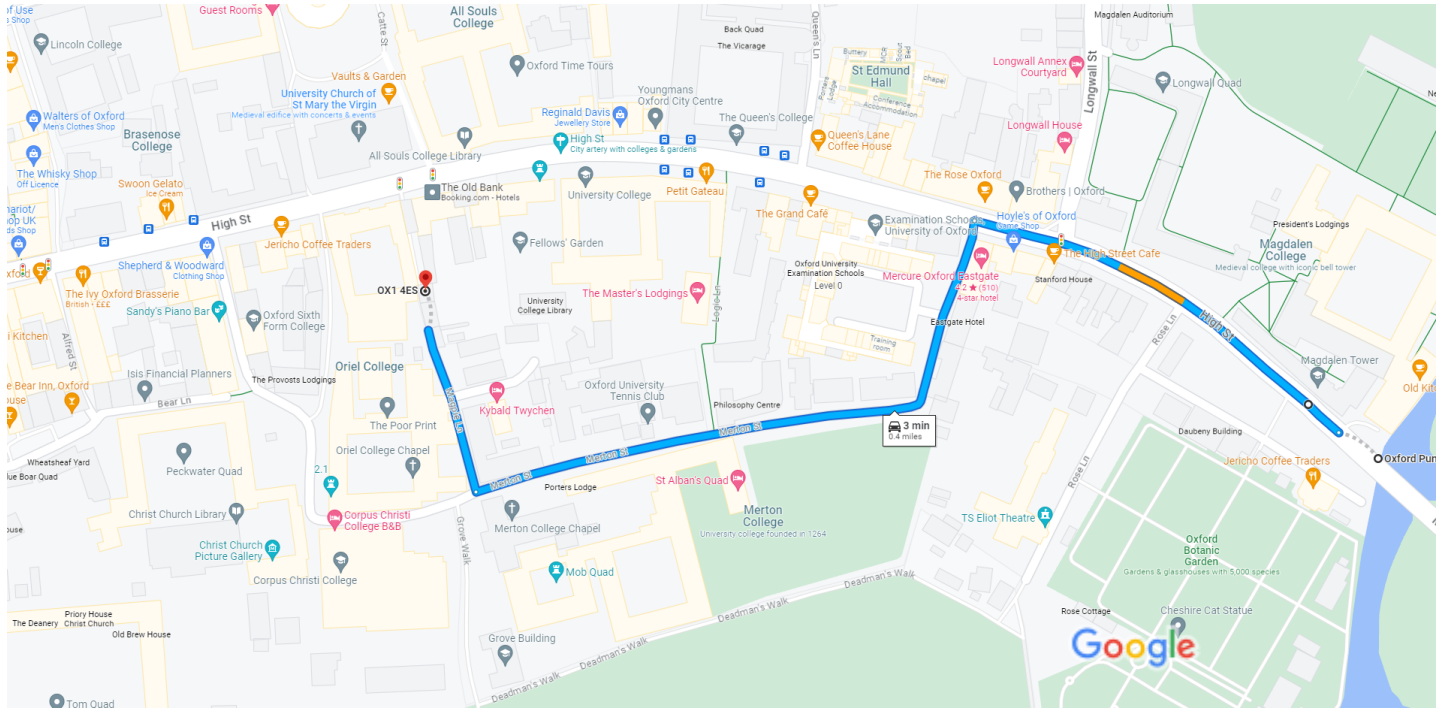

# Oxford Punting, Magdalen Bridge Boathouse, High St, Oxford OX1 4AU to OX1 4ES, Magpie Ln, Oxford

Drive 0.4 mile, 3 min

Map data ©2023 Google 20 m

## Oxford Punting

Magdalen Bridge Boathouse, High St, Oxford OX1 4AU

- ↑ 1. Head north-west on High St/A420 towards Rose Ln  
\_\_\_\_\_ 0.1 mi
- ↶ 2. Turn left onto Merton St  
\_\_\_\_\_ 0.2 mi
- ↷ 3. Turn right onto Magpie Ln  
\_\_\_\_\_ 272 ft

OX1 4ES

Magpie Ln, Oxford