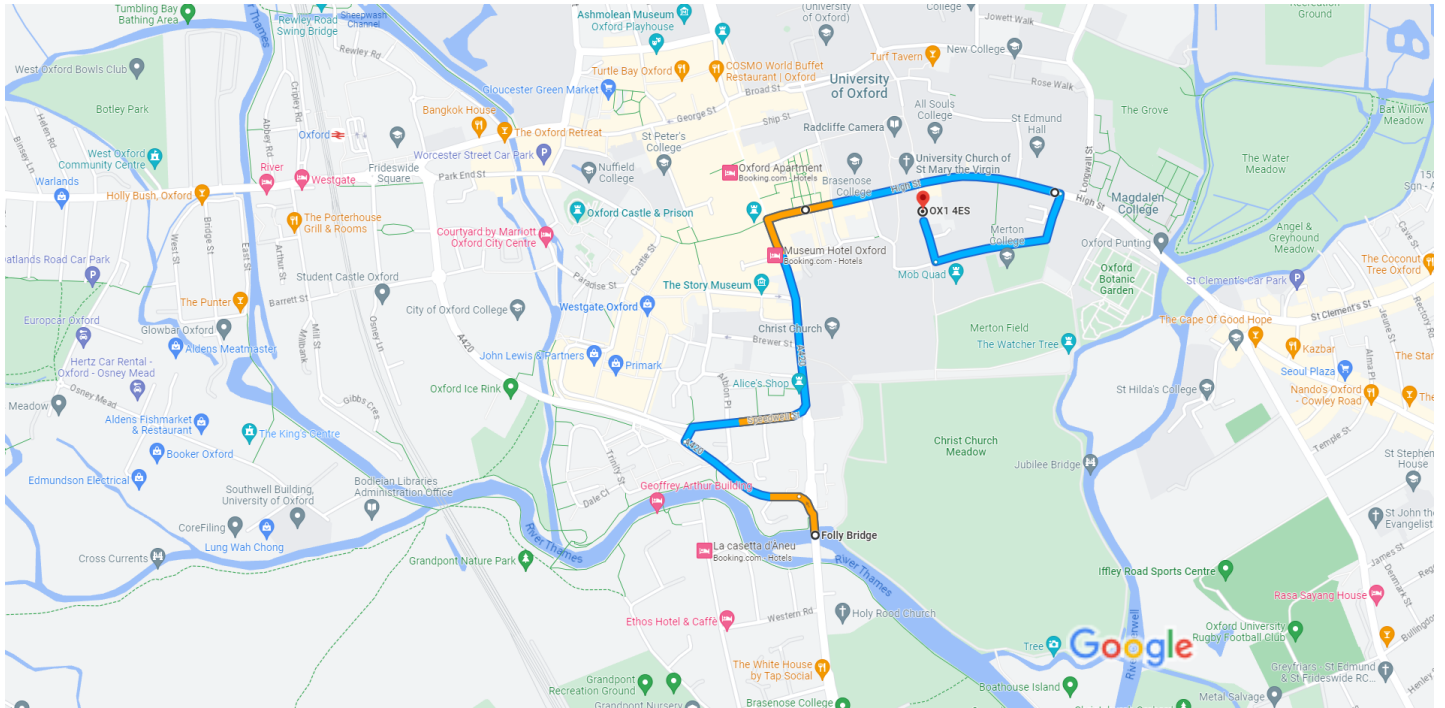

Folly Bridge, Abingdon Rd, Oxford OX1 4LB to OX1 4ES, Magpie Ln, Oxford

Drive 1.2 miles, 6–12 min

Map data ©2023 Google 100 m

Folly Bridge

Abingdon Rd, Oxford OX1 4LB

- ↑ 1. Head north on Abingdon Rd/A4144 towards Thames St/A420
285 ft
- ↶ 2. Slight left onto Thames St/A420
0.2 mi
- ↷ 3. Turn right onto Speedwell St
0.1 mi
- ↶ 4. Turn left onto St Aldate's/A420
Continue to follow A420
⚠ Parts of this road are closed 7:30 AM – 6:30 PM
0.6 mi
- ↷ 5. Turn right onto Merton St
0.2 mi
- ↷ 6. Turn right onto Magpie Ln
272 ft

OX1 4ES

Magpie Ln, Oxford